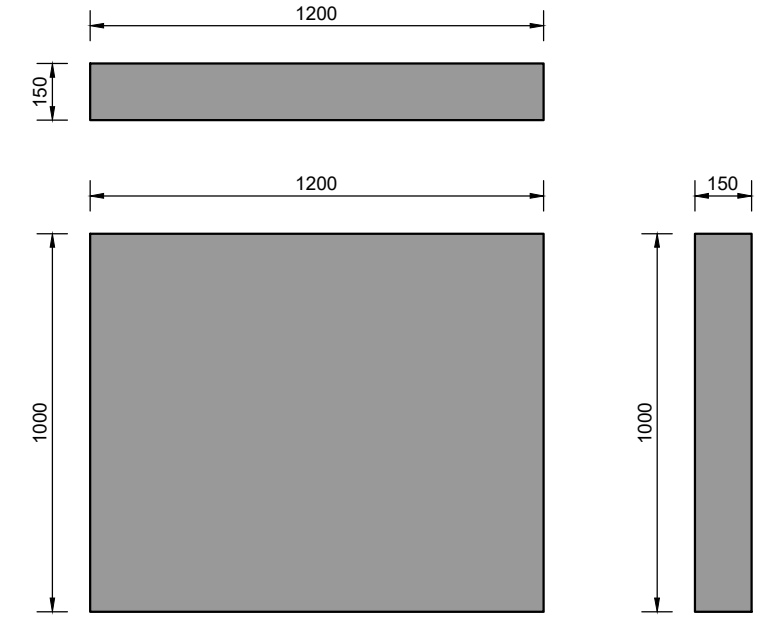

Cross section: Rockflow waterbuffer

Detail 1: Rockflow WM2005  
1200 x 1000 x 150mm  
with 1 x 1/2 Ø125mm channel

Detail 2: Rockflow WM2005  
1200 x 1000 x 150mm