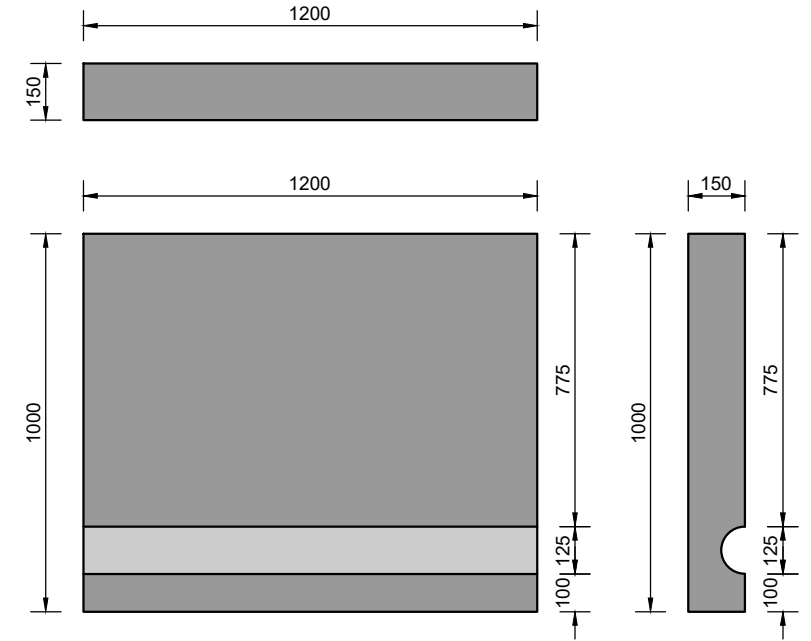

Cross section: Rockflow waterbuffer

Detail 1: Rockflow WM2005  
1200 x 1000 x 150mm  
with 1 x 1/2 Ø125mm channel

Detail 2: Rockflow WM2005  
1200 x 1000 x 150mm